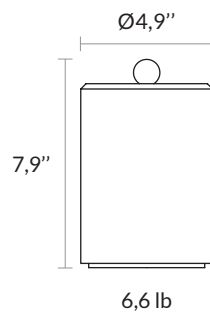

Alain Ellouz
.paris

LYRA® (US)

.édition

NOMADIC LAMP